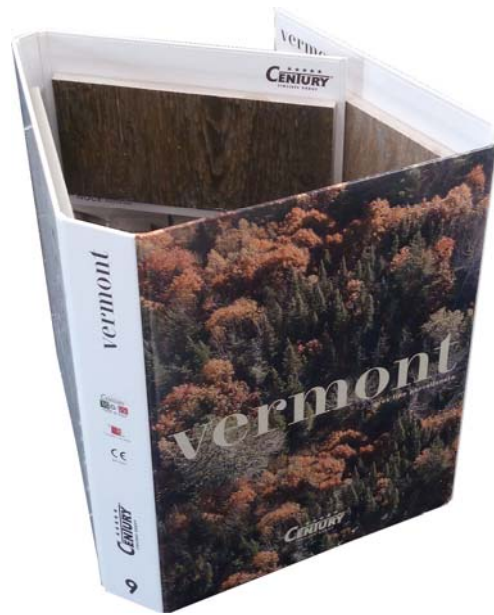

MERCHANDISING

FOLDER VERMONT

FOLDER VERMONT
COD. 102846